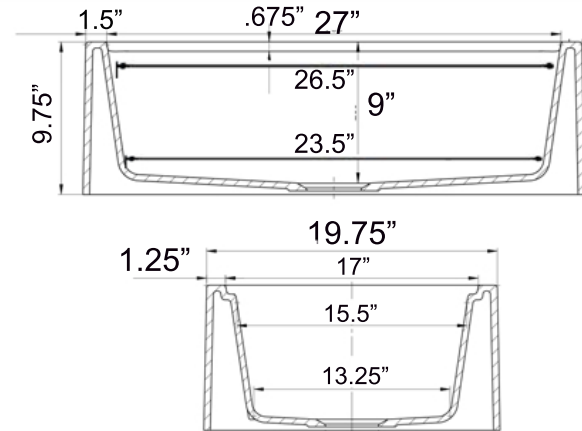

# Plymouth Collection

Premium Granite Composite Farmhouse Apron Sink  
Workstation with included Cutting Board

**MODEL:**  
**PR3020-APS-BR**

Overall Dimensions	Interior Bowl Opening	Apron Height	Bowl Depth	Drain Dimensions
29.75" x 19.75" x 9.75"	27" x 17" top edge 26.5" x 15.5" basin	9.75"	9"	3.5" - drain included

## Features

- Apron or custom base cabinet required
- Reversible design - 2 corner radius options
- Stainless Steel Roll Up Mat (RUM165) included
- Wood Cutting board Included
- Due to sink thickness - may require an extended flange
- Material is sound absorbing and stain resistant
- Non-porous surface is hygienic and scratch resistant
- Inside basin is sloped for superior drainage
- included matching disposal flange and basket strainer.