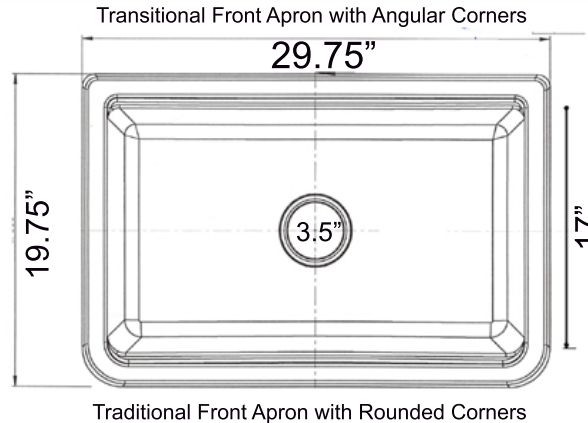

# Plymouth Collection

Premium Granite Composite Farmhouse Apron Sink  
Workstation with included Cutting Board

**MODEL:**  
**PR3020-APS-BR**

Overall Dimensions	Interior Bowl Opening	Apron Height	Bowl Depth	Drain Dimensions
29.75" x 19.75" x 9.75"	27" x 17" top edge 26.5" x 15.5" basin	9.75"	9"	3.5" - drain included

## Features

- Apron or custom base cabinet required
- Reversible design - 2 corner radius options
- Stainless Steel Roll Up Mat (RUM165) included
- Wood Cutting board Included
- Due to sink thickness - may require an extended flange
- Material is sound absorbing and stain resistant
- Non-porous surface is hygienic and scratch resistant
- Inside basin is sloped for superior drainage
- included matching disposal flange and basket strainer.