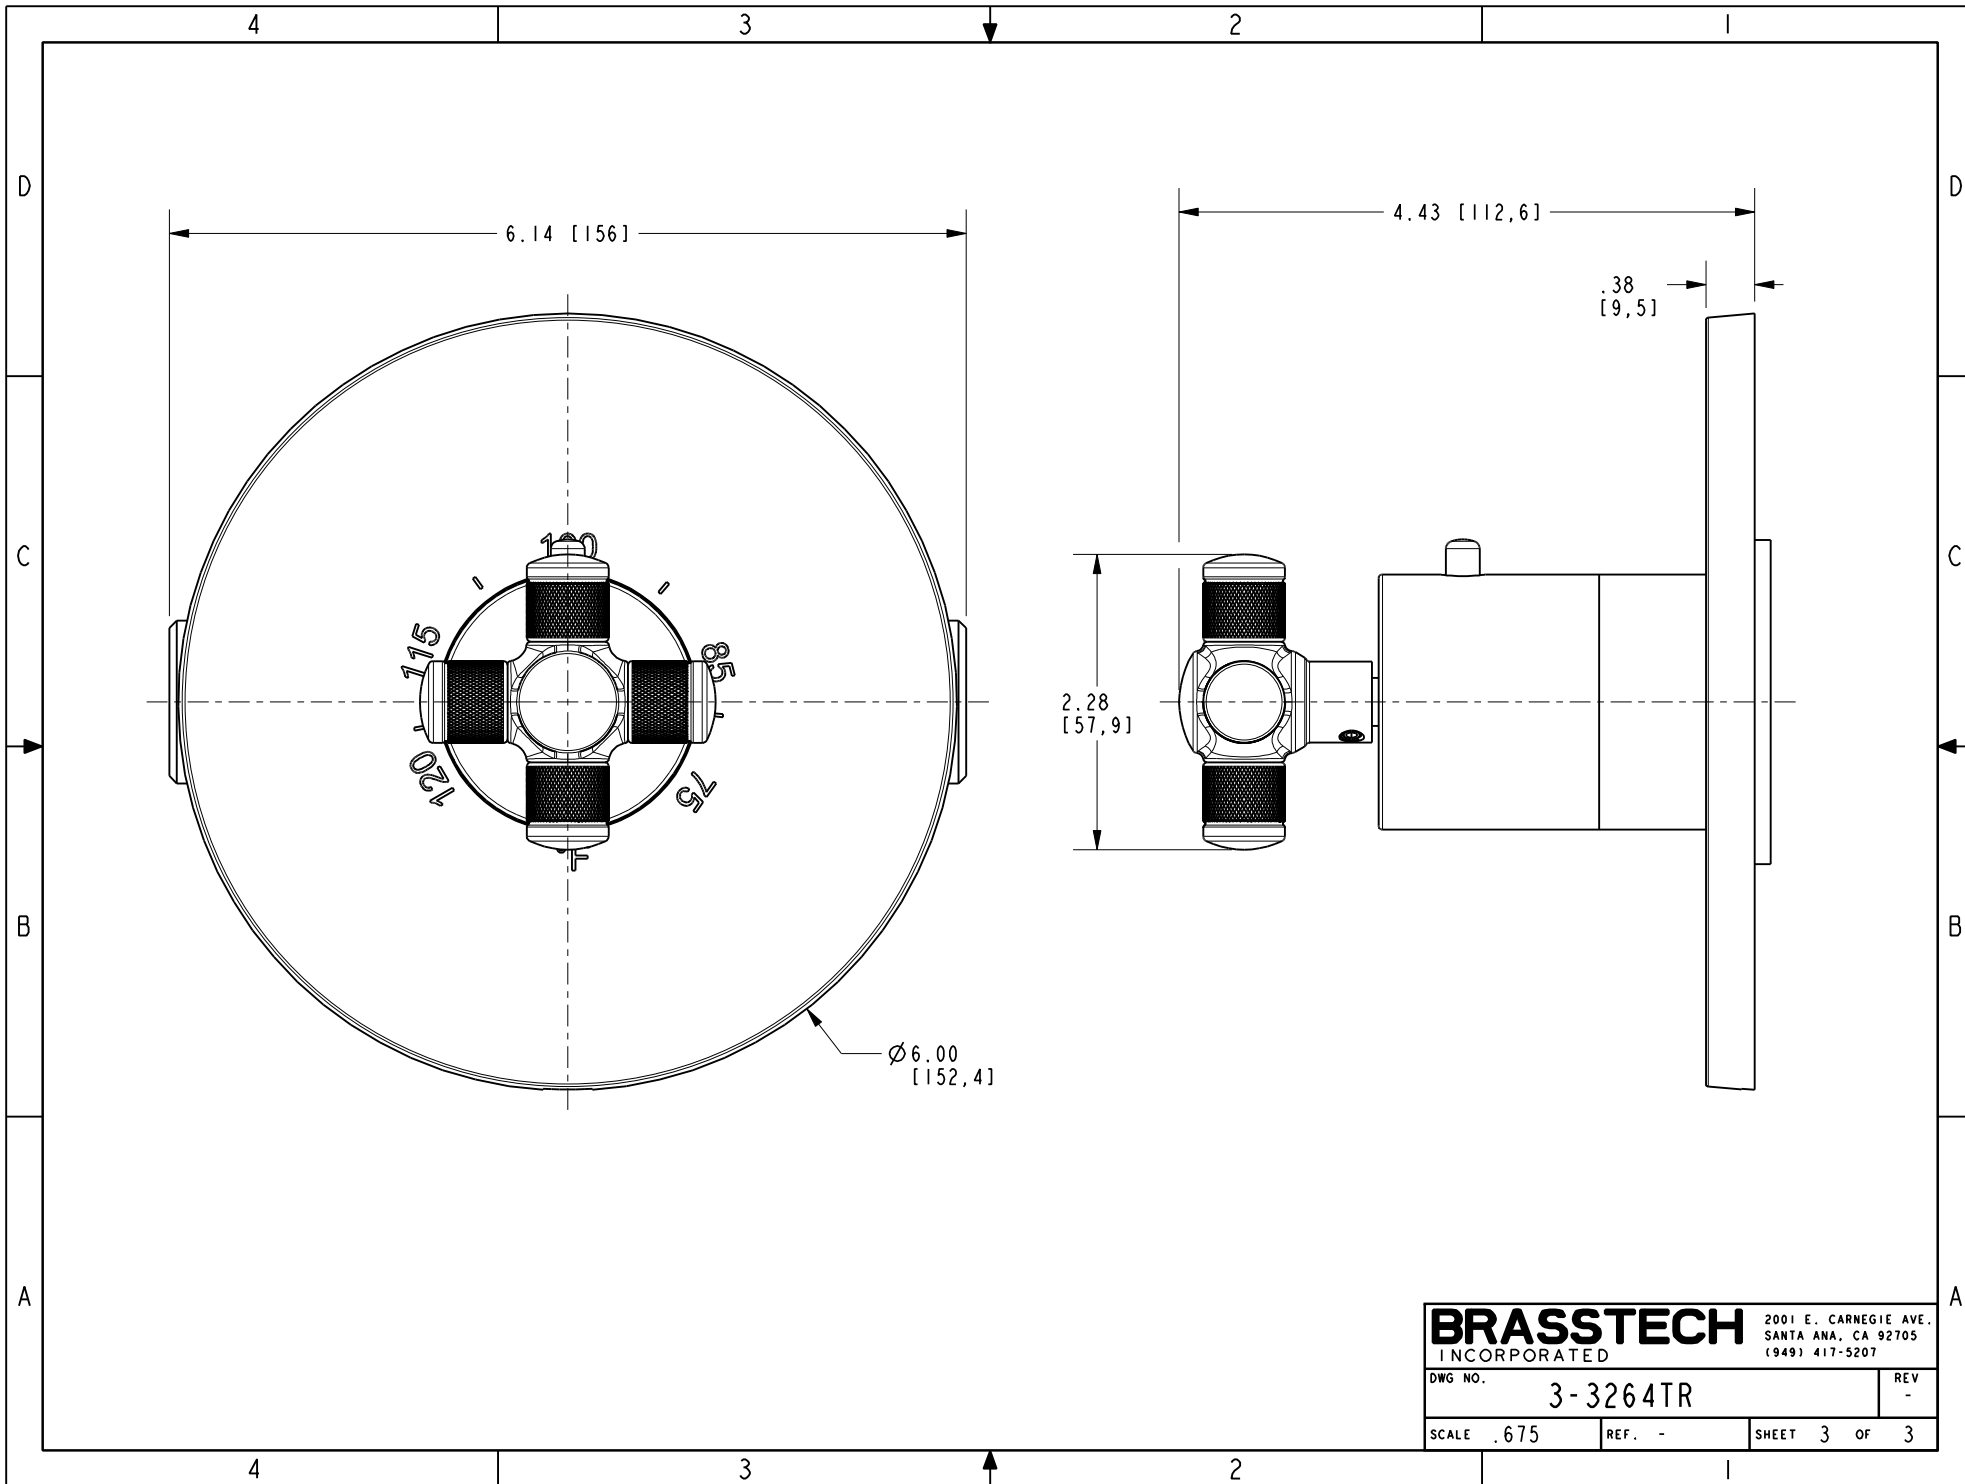

BRASSTECH		2001 E. CARNEGIE AVE.
INCORPORATED		SANTA ANA, CA 92705
		(949) 417-5207
DWG NO.	3-3264TR	REV -
SCALE .675	REF. -	SHEET 2 OF 3

BRASSTECH 2001 E. CARNEGIE AVE.
 INCORPORATED SANTA ANA, CA 92705
 (949) 417-5207

DWG NO.	3-3264TR	REV	-
SCALE	.675	REF.	-
SHEET 3		OF 3	