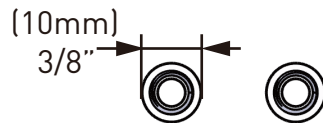

For warranty or additional information, contact:

US Customers

U.S.A.
houseofrohl.com/support
1-800-777-9762

QUEBEC / MARITIMES / WESTERN CANADA
QUÉBEC / MARITIMES / OUEST CANADIEN
QUEBEC / MARITIMOS / CANADA OCCIDENTAL
houseofrohl.ca/support
1-866-473-8442

Canadian Customers

ONTARIO
houseofrohl.ca/support
1-800-287-5354