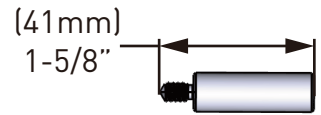

For warranty or additional information, contact:

US Customers

U.S.A.
houseofrohl.com/support
1-800-777-9762

QUEBEC / MARITIMES / WESTERN CANADA
QUÉBEC / MARITIMES / OUEST CANADIEN
QUEBEC / MARITIMOS / CANADA OCCIDENTAL
houseofrohl.ca/support
1-866-473-8442

Canadian Customers

ONTARIO
houseofrohl.ca/support
1-800-287-5354