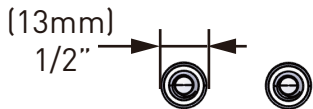

For warranty or additional information, contact:

US Customers

U.S.A.
houseofrohl.com/support
1-800-777-9762

QUEBEC / MARITIMES / WESTERN CANADA
QUÉBEC / MARITIMES / OUEST CANADIEN
QUEBEC / MARITIMOS / CANADA OCCIDENTAL
houseofrohl.ca/support
1-866-473-8442

Canadian Customers

ONTARIO
houseofrohl.ca/support
1-800-287-5354