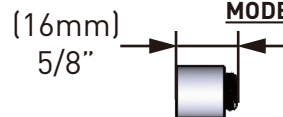

For warranty or additional information, contact:

US Customers

U.S.A.
houseofrohl.com/support
1-800-777-9762

QUEBEC / MARITIMES / WESTERN CANADA
QUÉBEC / MARITIMES / OUEST CANADIEN
QUEBEC / MARITIMOS / CANADA OCCIDENTAL
houseofrohl.ca/support
1-866-473-8442

Canadian Customers

ONTARIO
houseofrohl.ca/support
1-800-287-5354