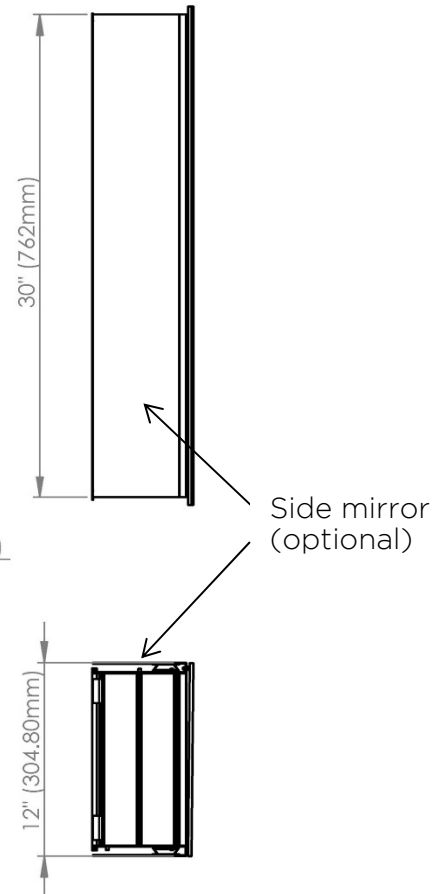

SIDLER®

| | |
|--------|--------------|
| Model# | 10.12316.000 |
| Model | 1/12"x31"x6" |

Including:

- Silverlasting™ double-sided mirror doors
- 3 Glass shelves
- Blum soft-close hinges
- Mirrored interior
- Anodized aluminum body

Recessed (Rough Opening 11 5/16" x 29 5/16")

Surface Mount

7626 Winston Street
Burnaby, BC V5A 2H4
CANADA

Phone: 604 415 2422
Toll Free: 888 415 2422
Fax: 604 415 2433

info@sidler-international.com
www.sidler-international.com