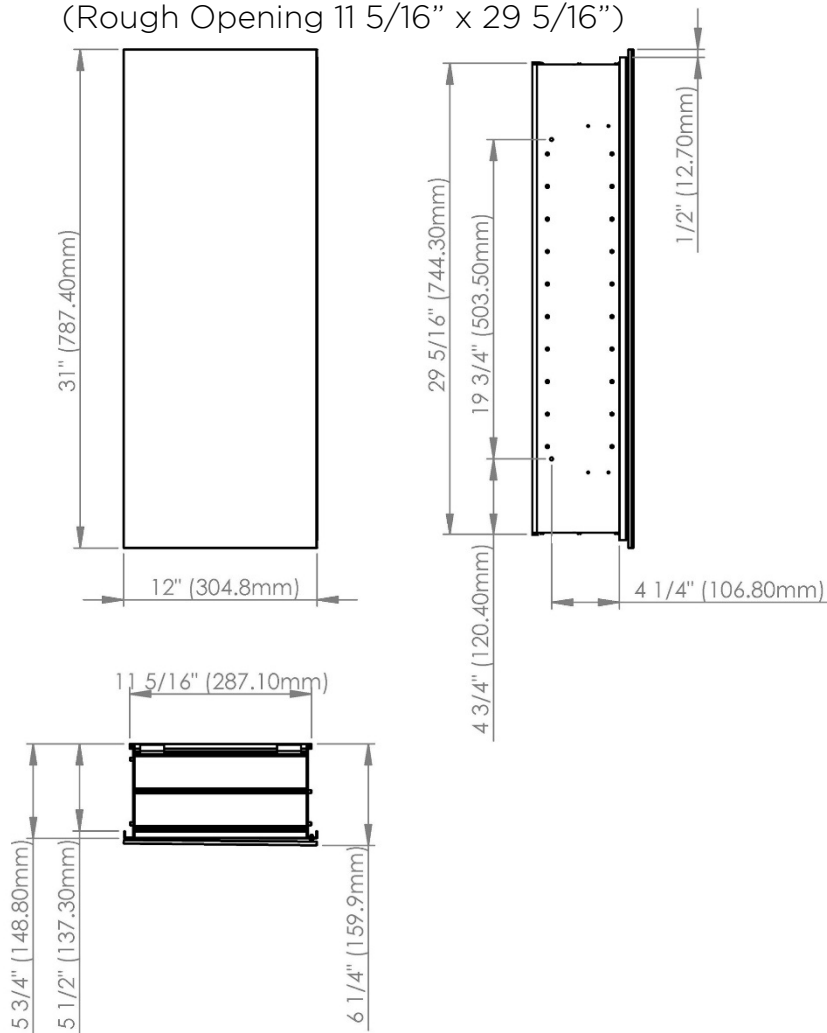

SIDLER®

| | |
|--------|--------------|
| Model# | 10.12316.000 |
| Model | 1/12"x31"x6" |

Including:

- Silverlasting™ double-sided mirror doors
- 3 Glass shelves
- Blum soft-close hinges
- Mirrored interior
- Anodized aluminum body

Recessed (Rough Opening 11 5/16" x 29 5/16")

Surface Mount

7626 Winston Street
Burnaby, BC V5A 2H4
CANADA

Phone: 604 415 2422
Toll Free: 888 415 2422
Fax: 604 415 2433

info@sidler-international.com
www.sidler-international.com