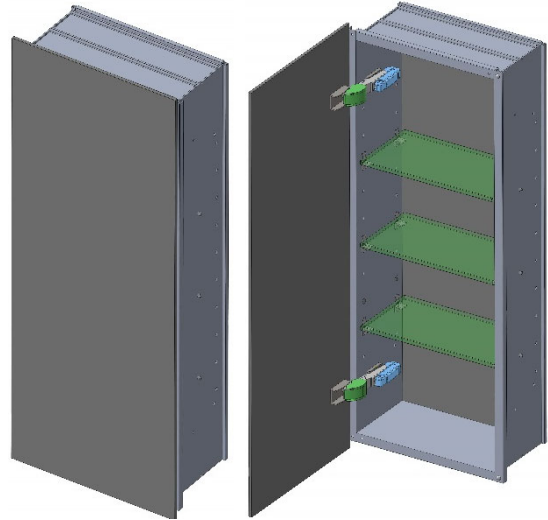

SIDLER®

| | |
|--------|--------------|
| Model# | 10.12316.000 |
| Model | 1/12"x31"x6" |

Including:

- Silverlasting™ double-sided mirror doors
- 3 Glass shelves
- Blum soft-close hinges
- Mirrored interior
- Anodized aluminum body

Recessed (Rough Opening 11 5/16" x 29 5/16")

Surface Mount

7626 Winston Street
Burnaby, BC V5A 2H4
CANADA

Phone: 604 415 2422
Toll Free: 888 415 2422
Fax: 604 415 2433

info@sidler-international.com
www.sidler-international.com