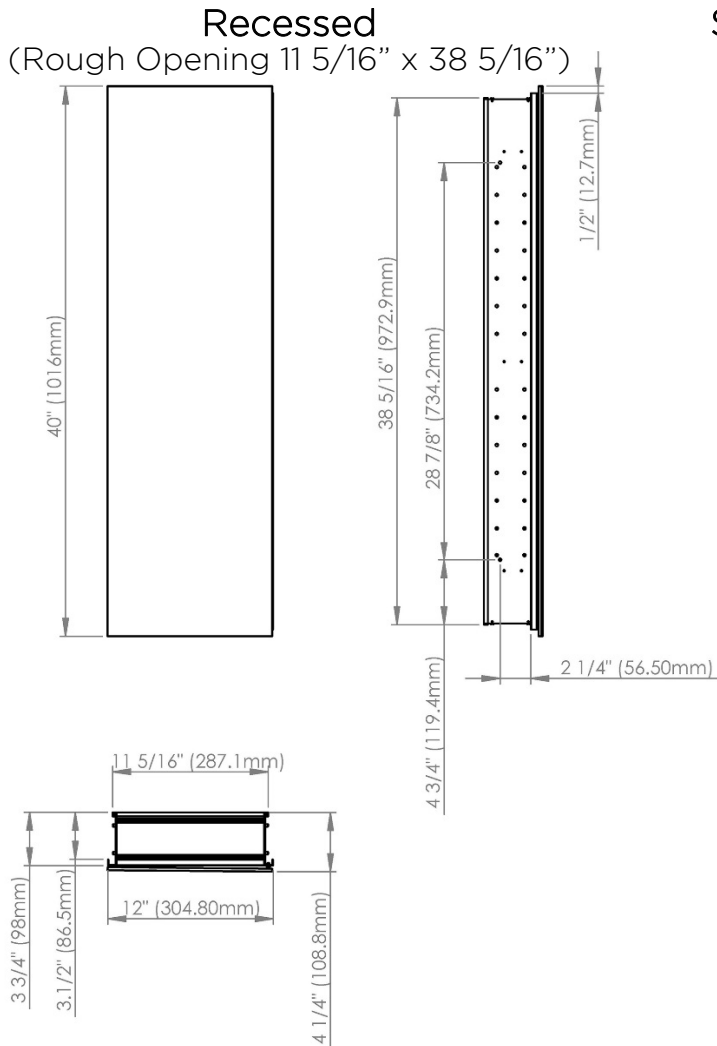

SIDLER®

| | |
|--------|--------------|
| Model# | 10.12404.000 |
| Model | 1/12"x40"x4" |

Including:

- Silverlasting™ double-sided mirror doors
- 4 Glass shelves
- Blum soft-close hinges
- Mirrored interior
- Anodized aluminum body