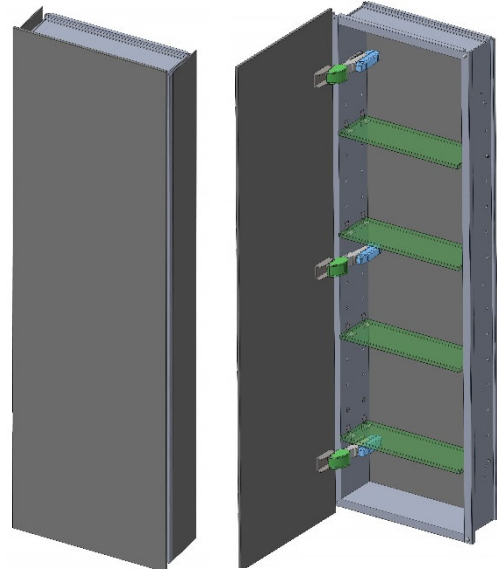

SIDLER®

| | |
|--------|--------------|
| Model# | 10.12404.000 |
| Model | 1/12"x40"x4" |

Including:

- Silverlasting™ double-sided mirror doors
- 4 Glass shelves
- Blum soft-close hinges
- Mirrored interior
- Anodized aluminum body