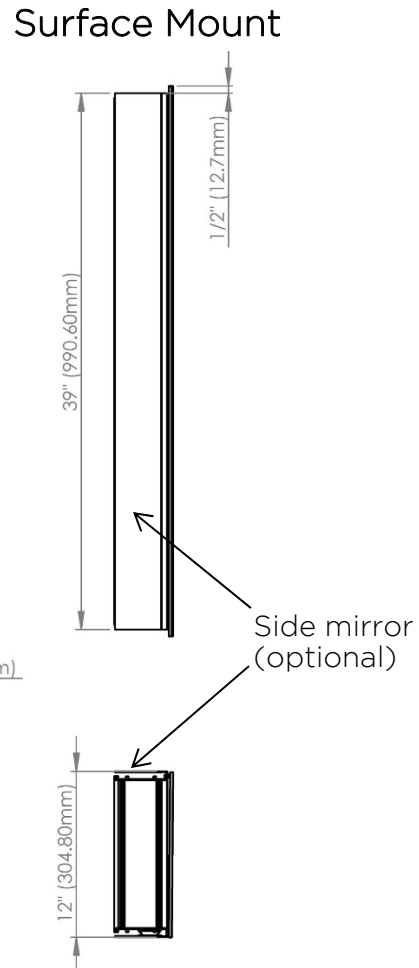

SIDLER®

| | |
|--------|--------------|
| Model# | 10.12404.000 |
| Model | 1/12"x40"x4" |

Including:

- Silverlasting™ double-sided mirror doors
- 4 Glass shelves
- Blum soft-close hinges
- Mirrored interior
- Anodized aluminum body