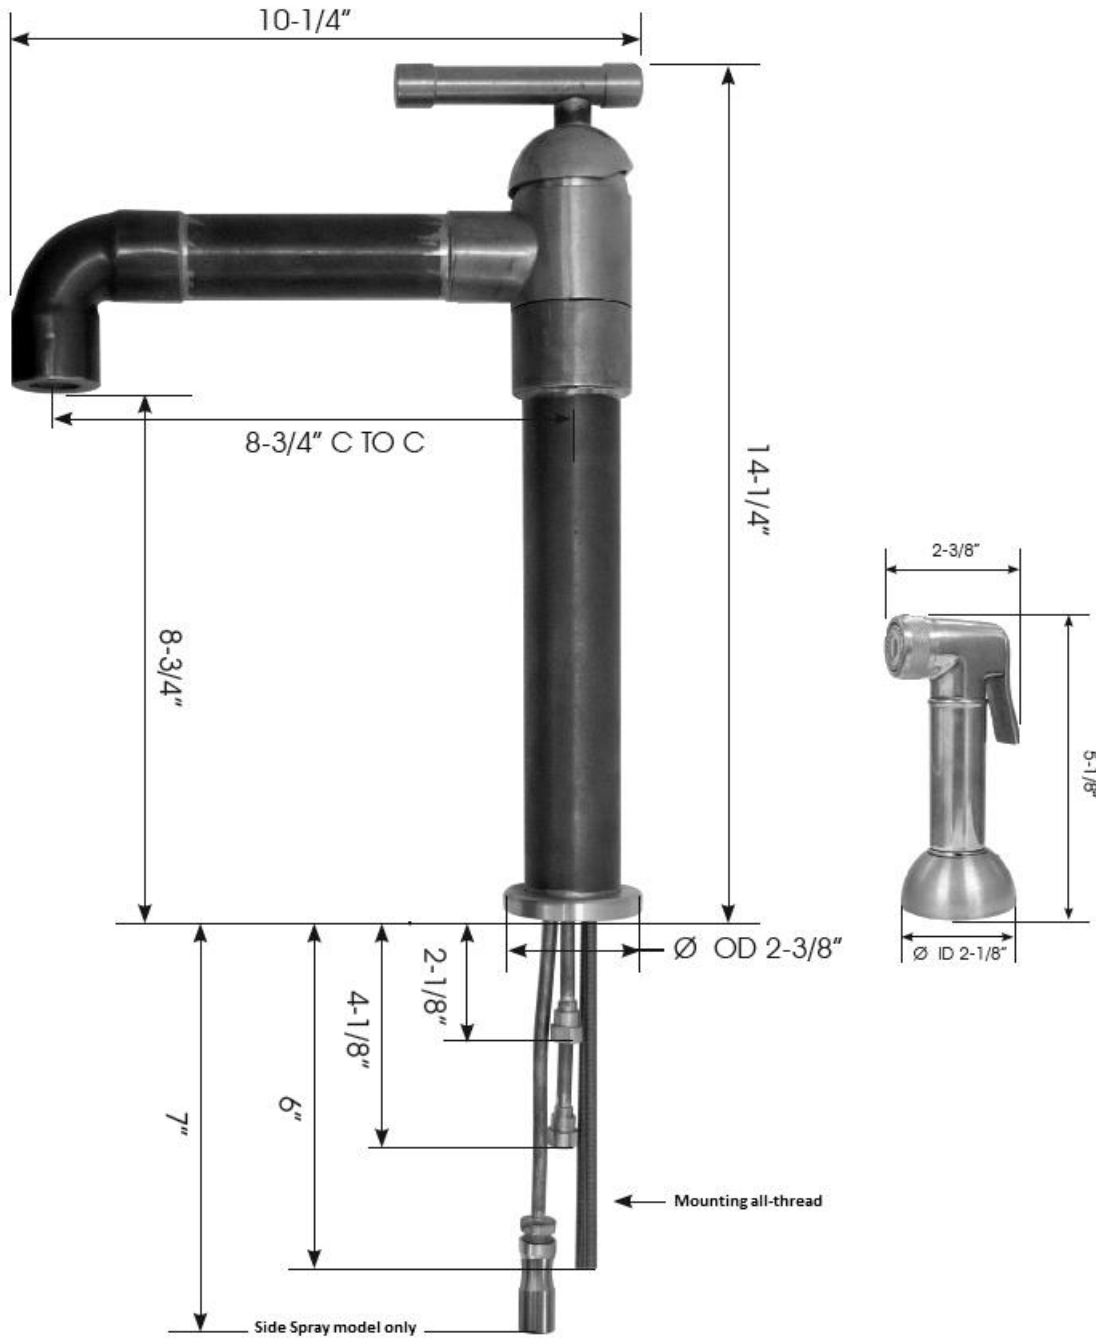

PRODUCT SPECIFICATIONS

Brut Faucet with Swiveling Elbow Spout & Side Spray

BRUT-LBO-W/SP

Oct 2017

- Swiveling Spout
- Countertop hole for faucet: 1-5/8"
- Countertop hole for side spray: 1-1/4"
- ADA Compliant
- Custom sizes and finishes available

Connection	3/8" Compression
Valve	1/2"
GPM	1.8