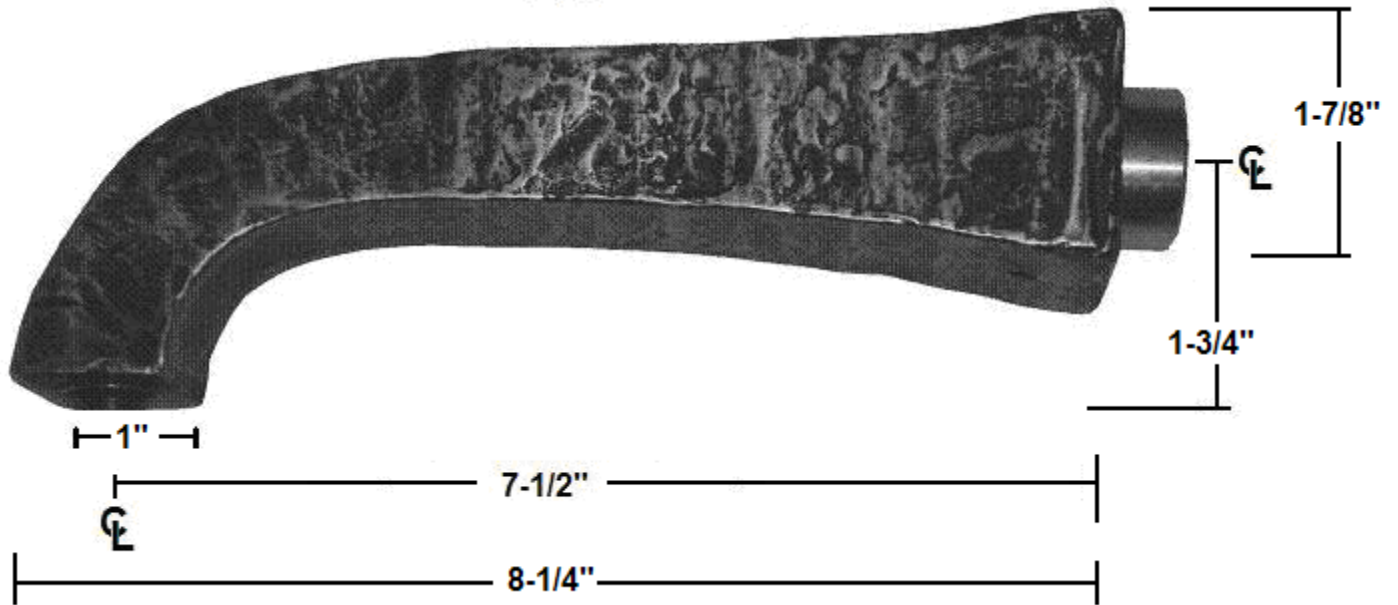

PRODUCT SPECIFICATIONS

Feb 2014

Cixx Tub Spout
CX-RTF-WM-SPOUT

	Connection	3/4" or 1/2" NPT
	GPM	8+