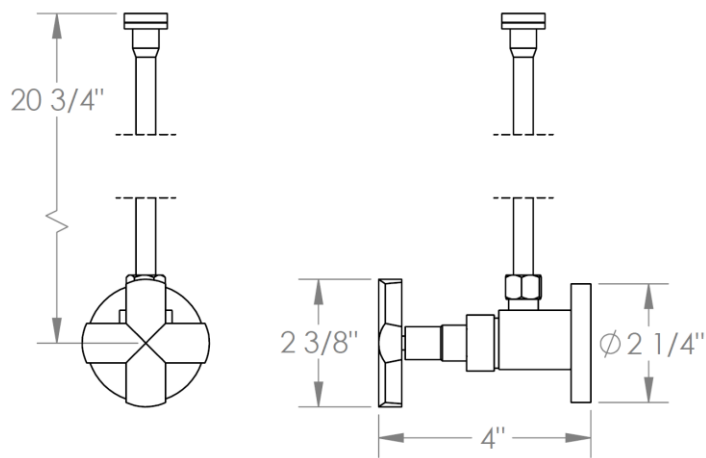

125-MAS6-
Toilet Angle Stop Kit
1/2" IPS x 3/8" OD Compression

HANDLE TRIM OPTIONS

BG4 - JOYCE

BG5 - MARKET