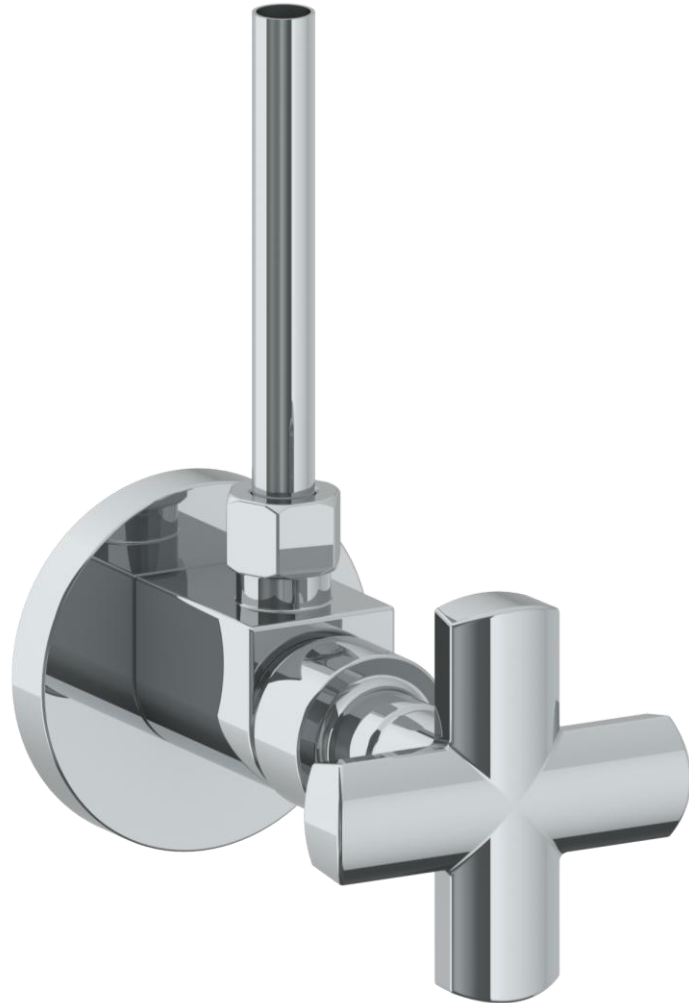

125-MAS6-
Toilet Angle Stop Kit
1/2" IPS x 3/8" OD Compression

HANDLE TRIM OPTIONS

BG4 - JOYCE

BG5 - MARKET