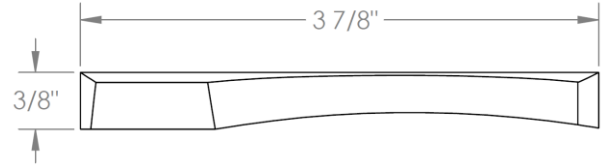

125-MAS6-
Toilet Angle Stop Kit
1/2" IPS x 3/8" OD Compression

HANDLE TRIM OPTIONS

BG4 - JOYCE

BG5 - MARKET