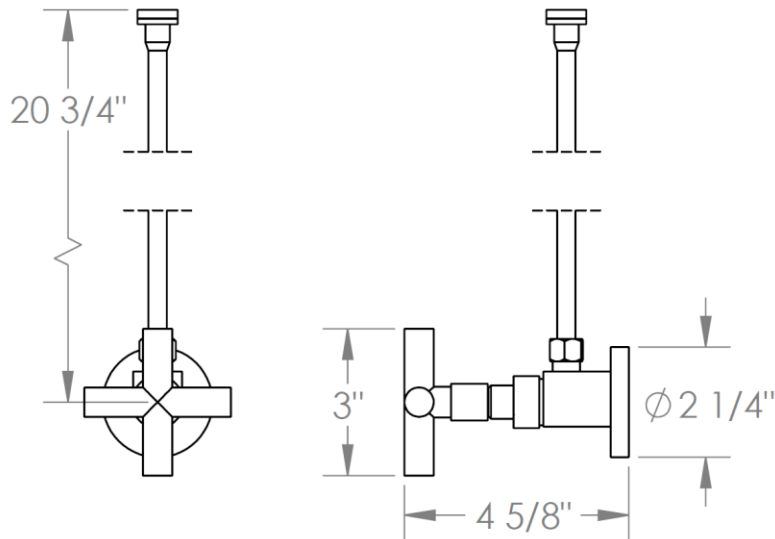

23-MAS6-L9

Toilet Angle Stop Kit

1/2" IPS x 3/8" OD Compression

WATERMARK DESIGNS 1/29/2019

350 Dewitt Ave Brooklyn NY 11207 USA T 718 257 2800 F 718 257 2144 info@watermark-designs.com