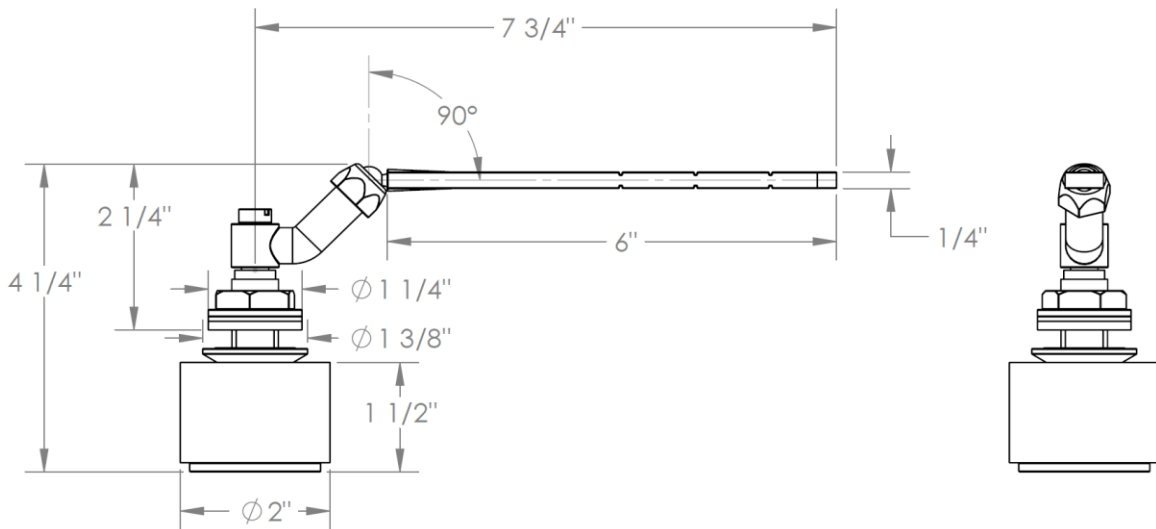

27-0.11-CL16

Tank Lever -Front, Side, or Angle Mount

WATERMARK DESIGNS 6/16/2015