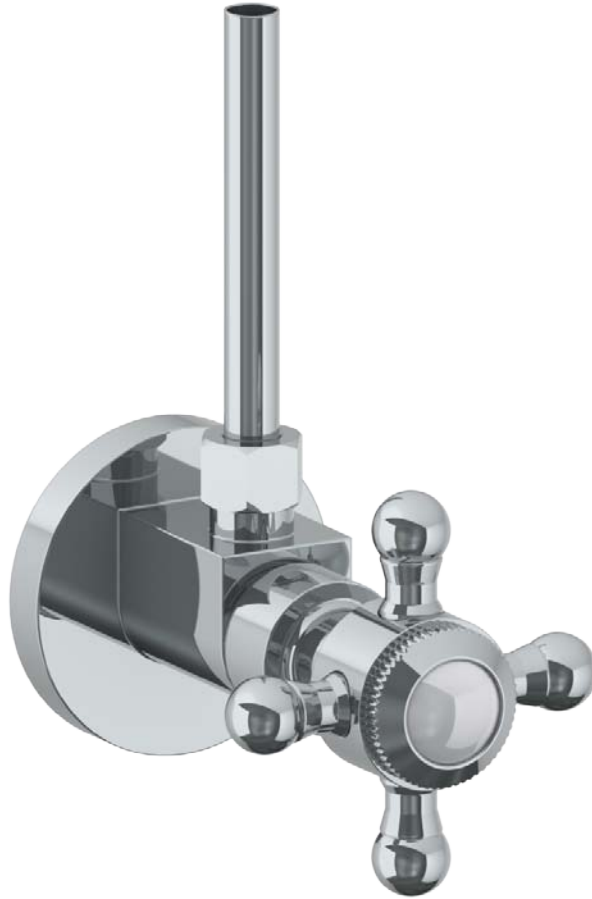

312-MAS6-V

Toilet Angle Stop Kit

1/2" IPS x 3/8" OD Compression

WATERMARK DESIGNS 7/9/2018