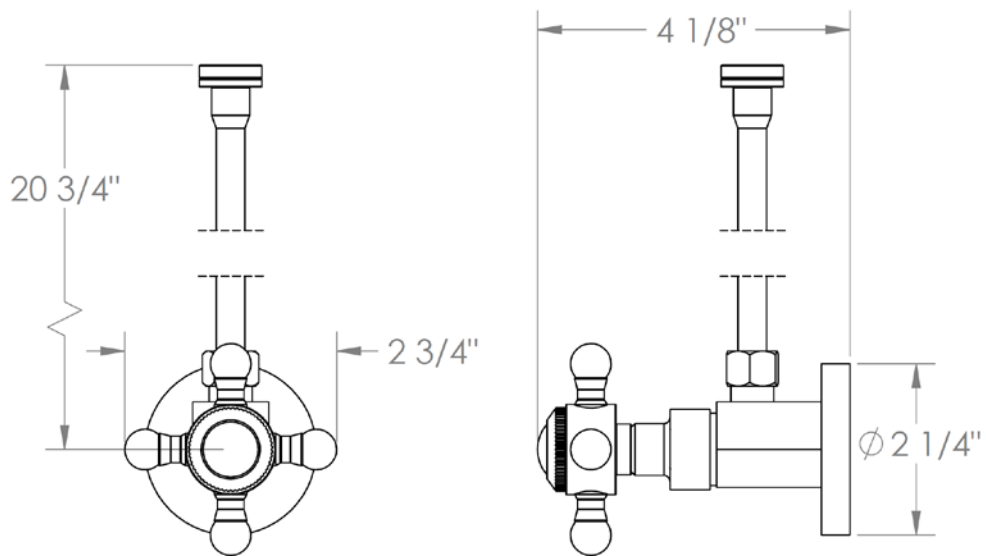

312-MAS6-V

Toilet Angle Stop Kit

1/2" IPS x 3/8" OD Compression

WATERMARK DESIGNS 7/9/2018