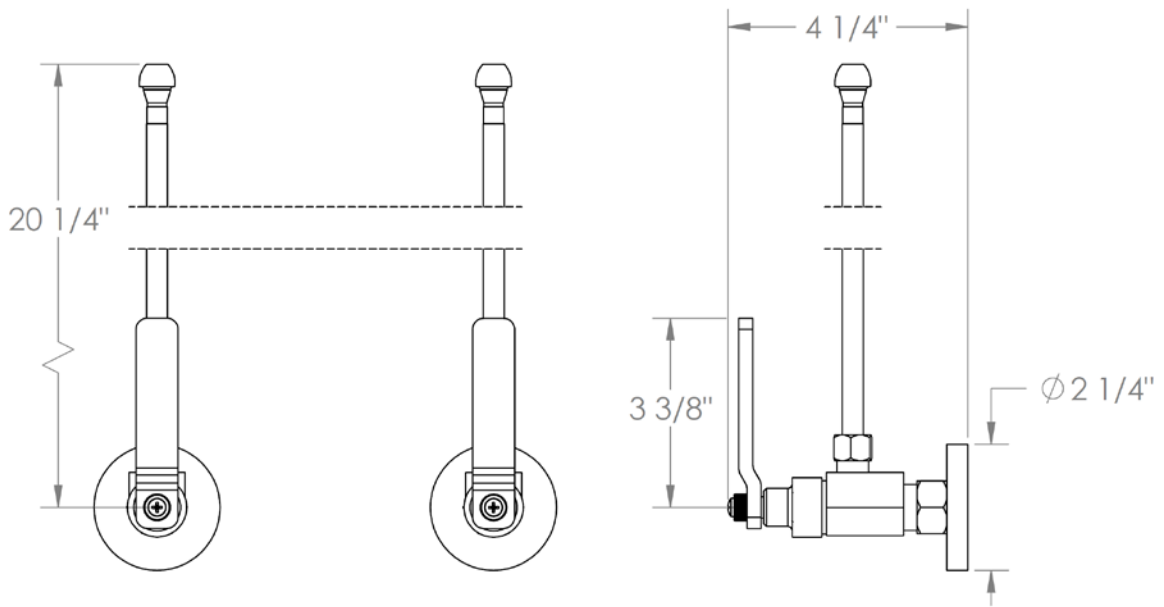

**38-MAS1-EV4**

Lavatory Angle Stop Kit

1/2" Compression x 3/8" OD Compression

**WATERMARK** DESIGNS 7/12/2018