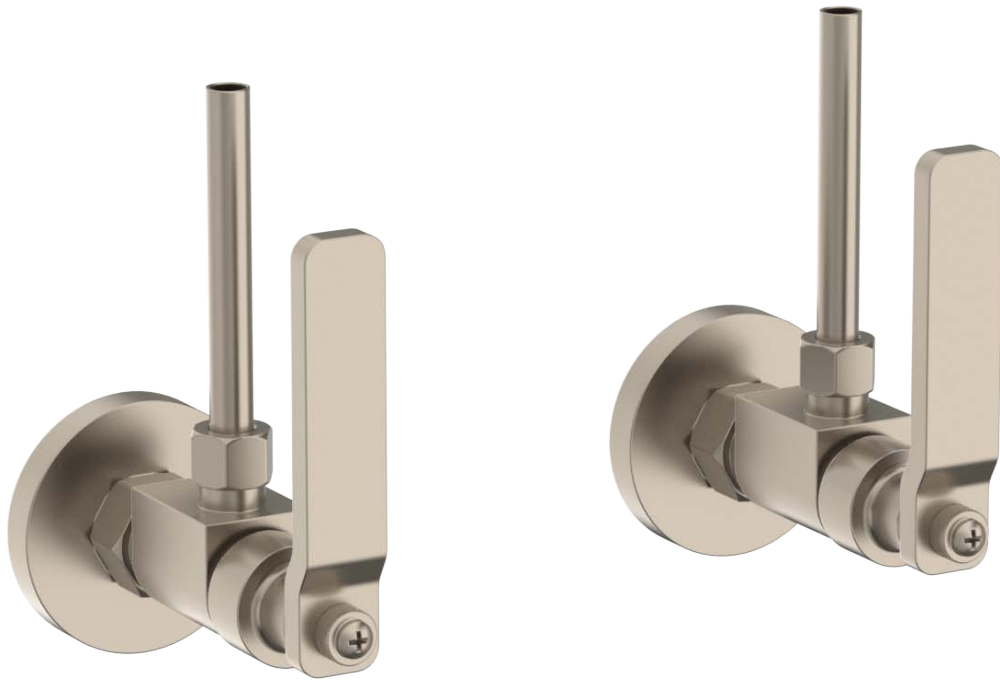

**38-MAS1-EV4**

Lavatory Angle Stop Kit

1/2" Compression x 3/8" OD Compression

**WATERMARK** DESIGNS 7/12/2018