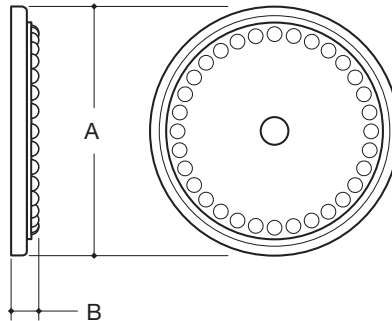

WATER STREET

LAKWOOD NEW YORK

		A	B
4343	BACK PLATE	1-7/16"	3/16"
4344	BACK PLATE	1-11/16"	3/16"

Made to order with standard lead time of 2 - 4 weeks, dependent on finish selected.
Expediting availability determined by the production levels at the time of order. Upcharge applies.
Items that are available for Quick Ship will ship within 24 hours.