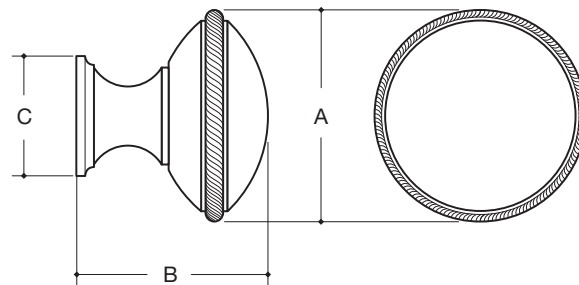

# WATER STREET

LAKWOOD NEW YORK

	<b>A</b>	<b>B</b>	<b>C</b>
8555R ROPE KNOB	1"	1"	5/8"
8505R ROPE KNOB	1-1/4"	1-3/16"	3/4"
8506R ROPE KNOB	1-1/2"	1-11/32"	77/32"

Hand hammering available.  
Made to order with standard lead time of 2 - 4 weeks, dependent on finish selected.  
Expediting availability determined by the production levels at the time of order. Upcharge applies.  
Items that are available for Quick Ship will ship within 24 hours.