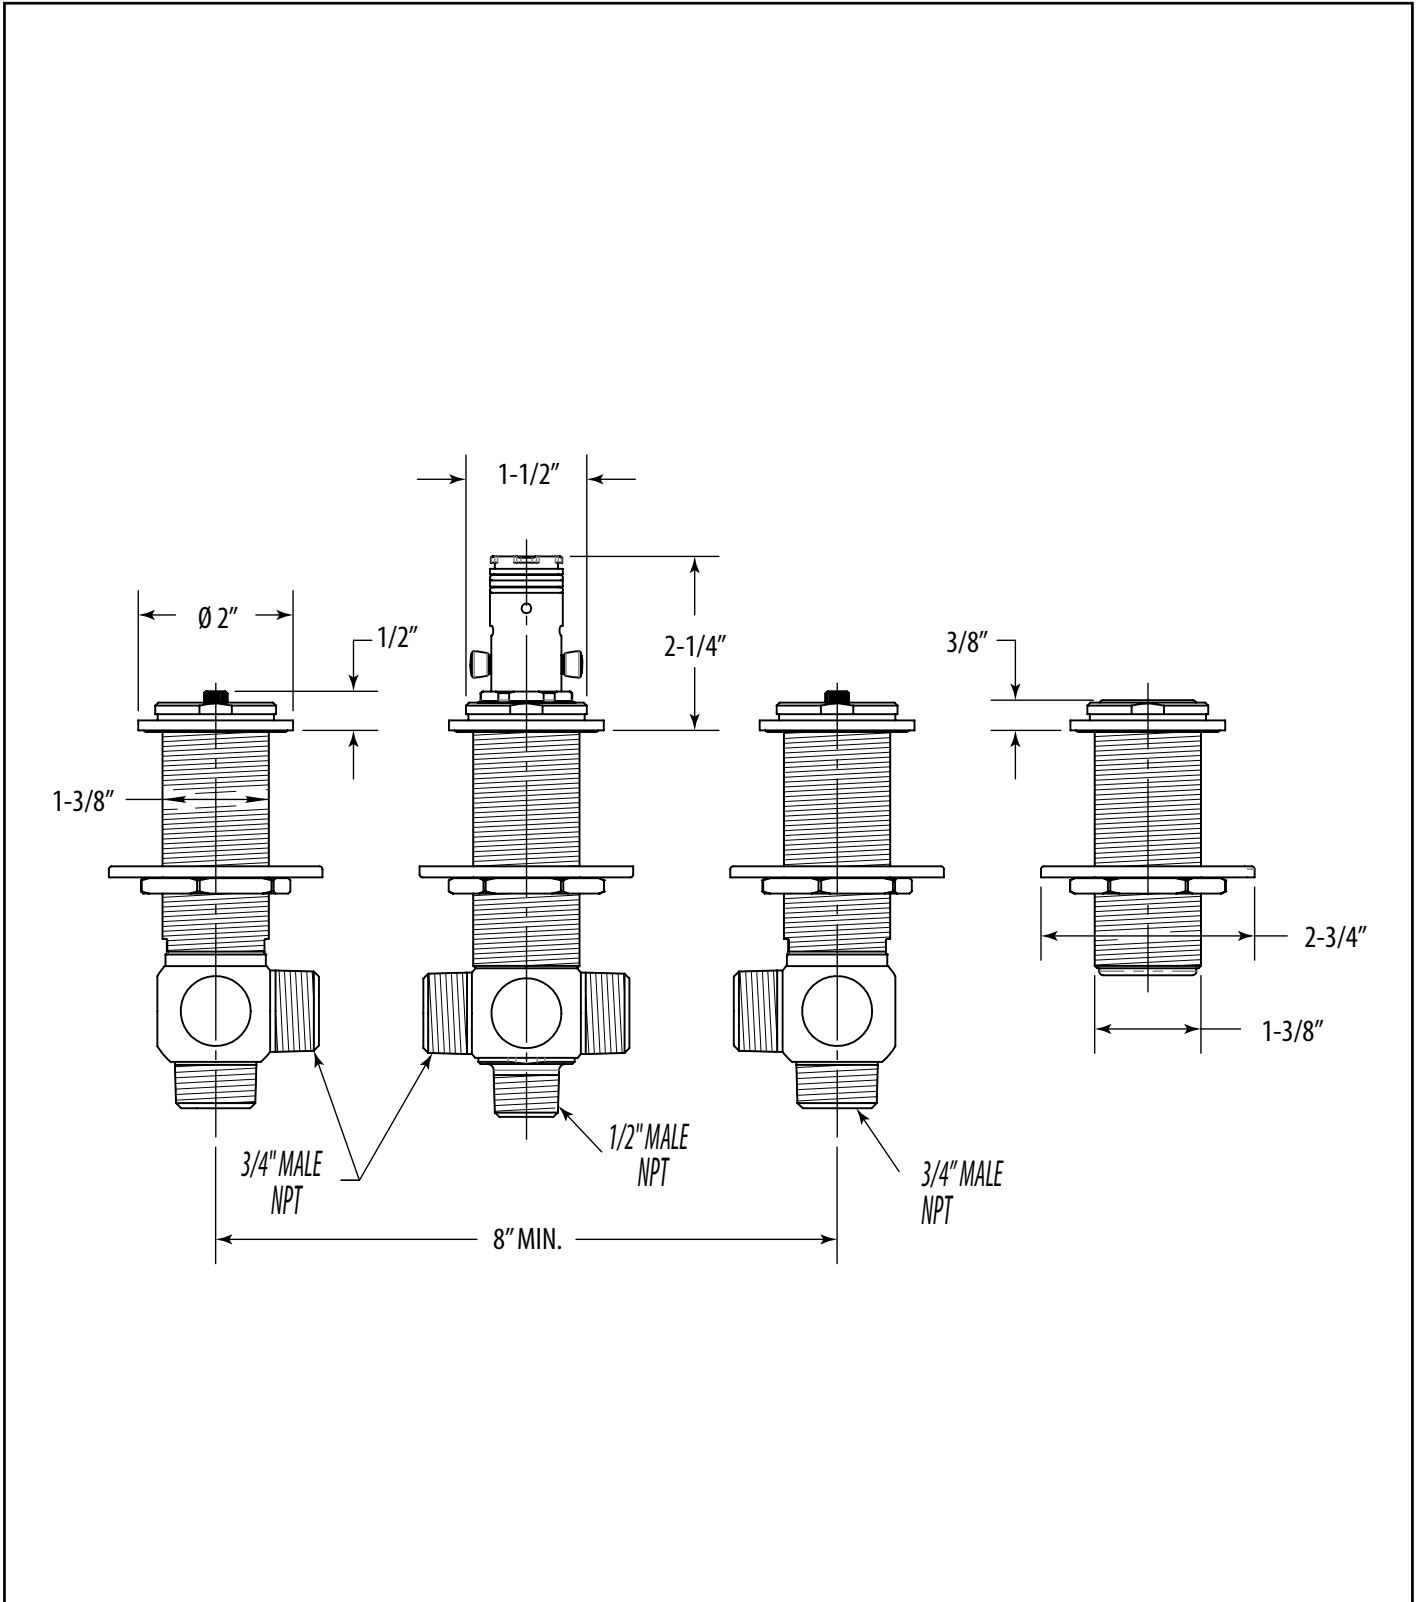

DECK MOUNT TUB VALVE (ROUGH-IN FOR AG240-1)

10124

DIMENSIONS MAY VARY AND ARE SUBJECT TO CHANGE. NO RESPONSIBILITY IS ASSUMED FOR USE OF SUPERCEDED OR VOIDED DATA