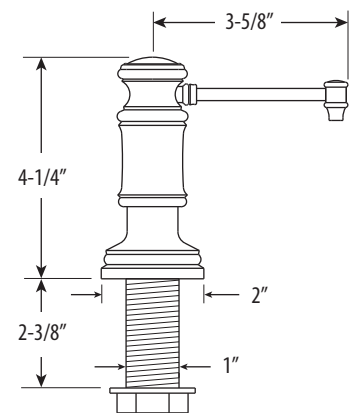

TOWSON KITCHEN FAUCET / 12" ARTICULATED SPOUT / 3PC. SUITE

4100-12-3

- MAX COUNTER THICKNESS 2-3/8"
- MINIMUM INSTALL HOLE SIZE 1-3/8"

- A. Side Spray Connection with 1/4" NPT Pipe Fitting
- B. Supply Hoses - 20" Long with 3/8" Compression Fittings

DIMENSIONS MAY VARY AND ARE SUBJECT TO CHANGE. NO RESPONSIBILITY IS ASSUMED FOR USE OF SUPERCEDED OR VOIDED DATA