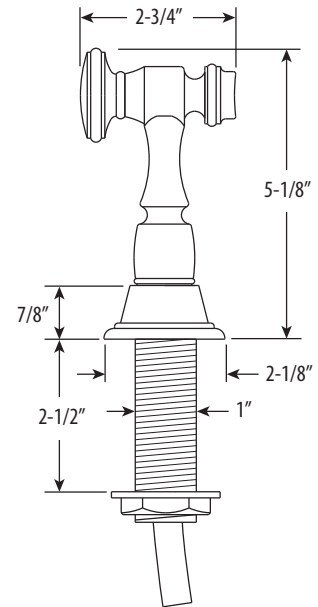

TOWSON KITCHEN FAUCET / 12" ARTICULATED SPOUT / 3PC. SUITE

4100-12-3

- MAX COUNTER THICKNESS 2-3/8"
- MINIMUM INSTALL HOLE SIZE 1-3/8"

- A. Side Spray Connection with 1/4" NPT Pipe Fitting
- B. Supply Hoses - 20" Long with 3/8" Compression Fittings

DIMENSIONS MAY VARY AND ARE SUBJECT TO CHANGE. NO RESPONSIBILITY IS ASSUMED FOR USE OF SUPERCEDED OR VOIDED DATA