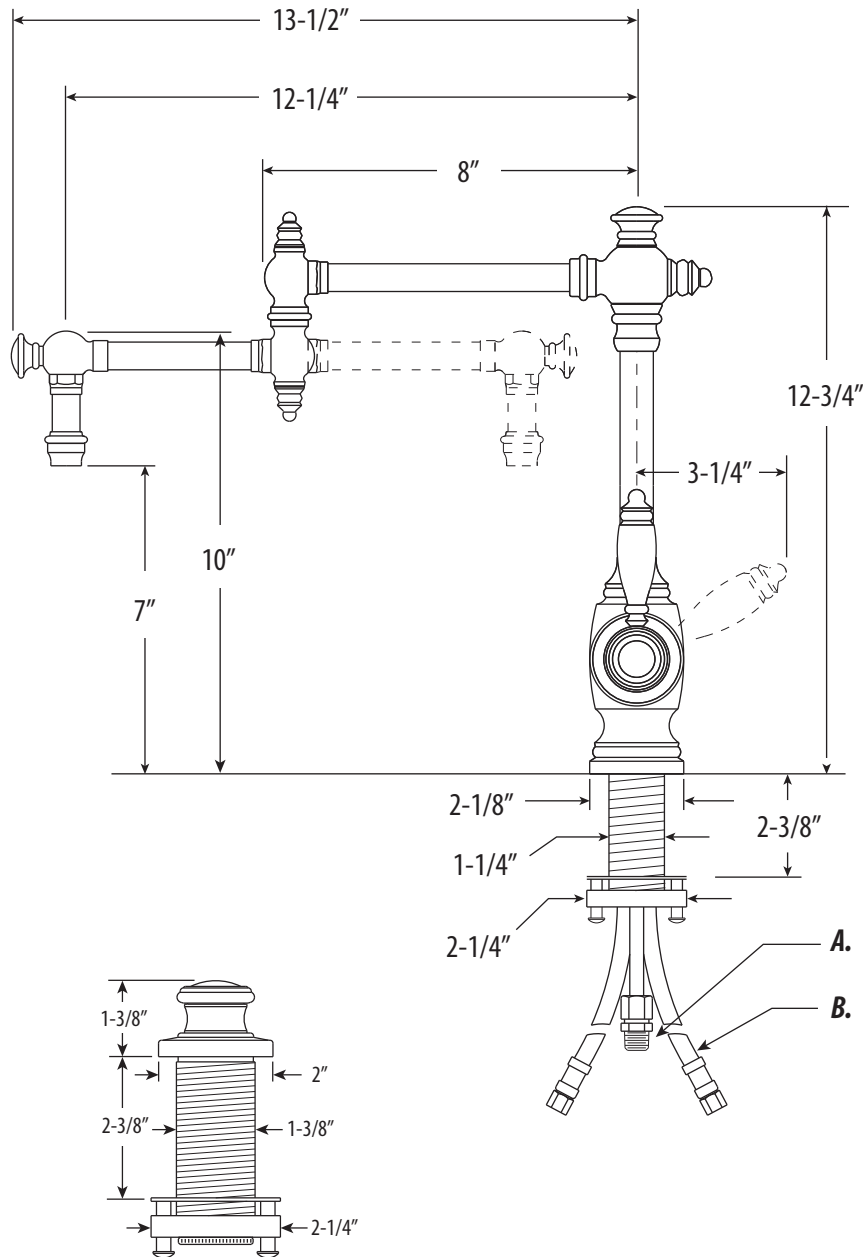

TOWSON KITCHEN FAUCET / 12" ARTICULATED SPOUT / 3PC. SUITE

4100-12-3

- MAX COUNTER THICKNESS 2-3/8"
- MINIMUM INSTALL HOLE SIZE 1-3/8"

- A. Side Spray Connection with 1/4" NPT Pipe Fitting
- B. Supply Hoses - 20" Long with 3/8" Compression Fittings

DIMENSIONS MAY VARY AND ARE SUBJECT TO CHANGE. NO RESPONSIBILITY IS ASSUMED FOR USE OF SUPERCEDED OR VOIDED DATA